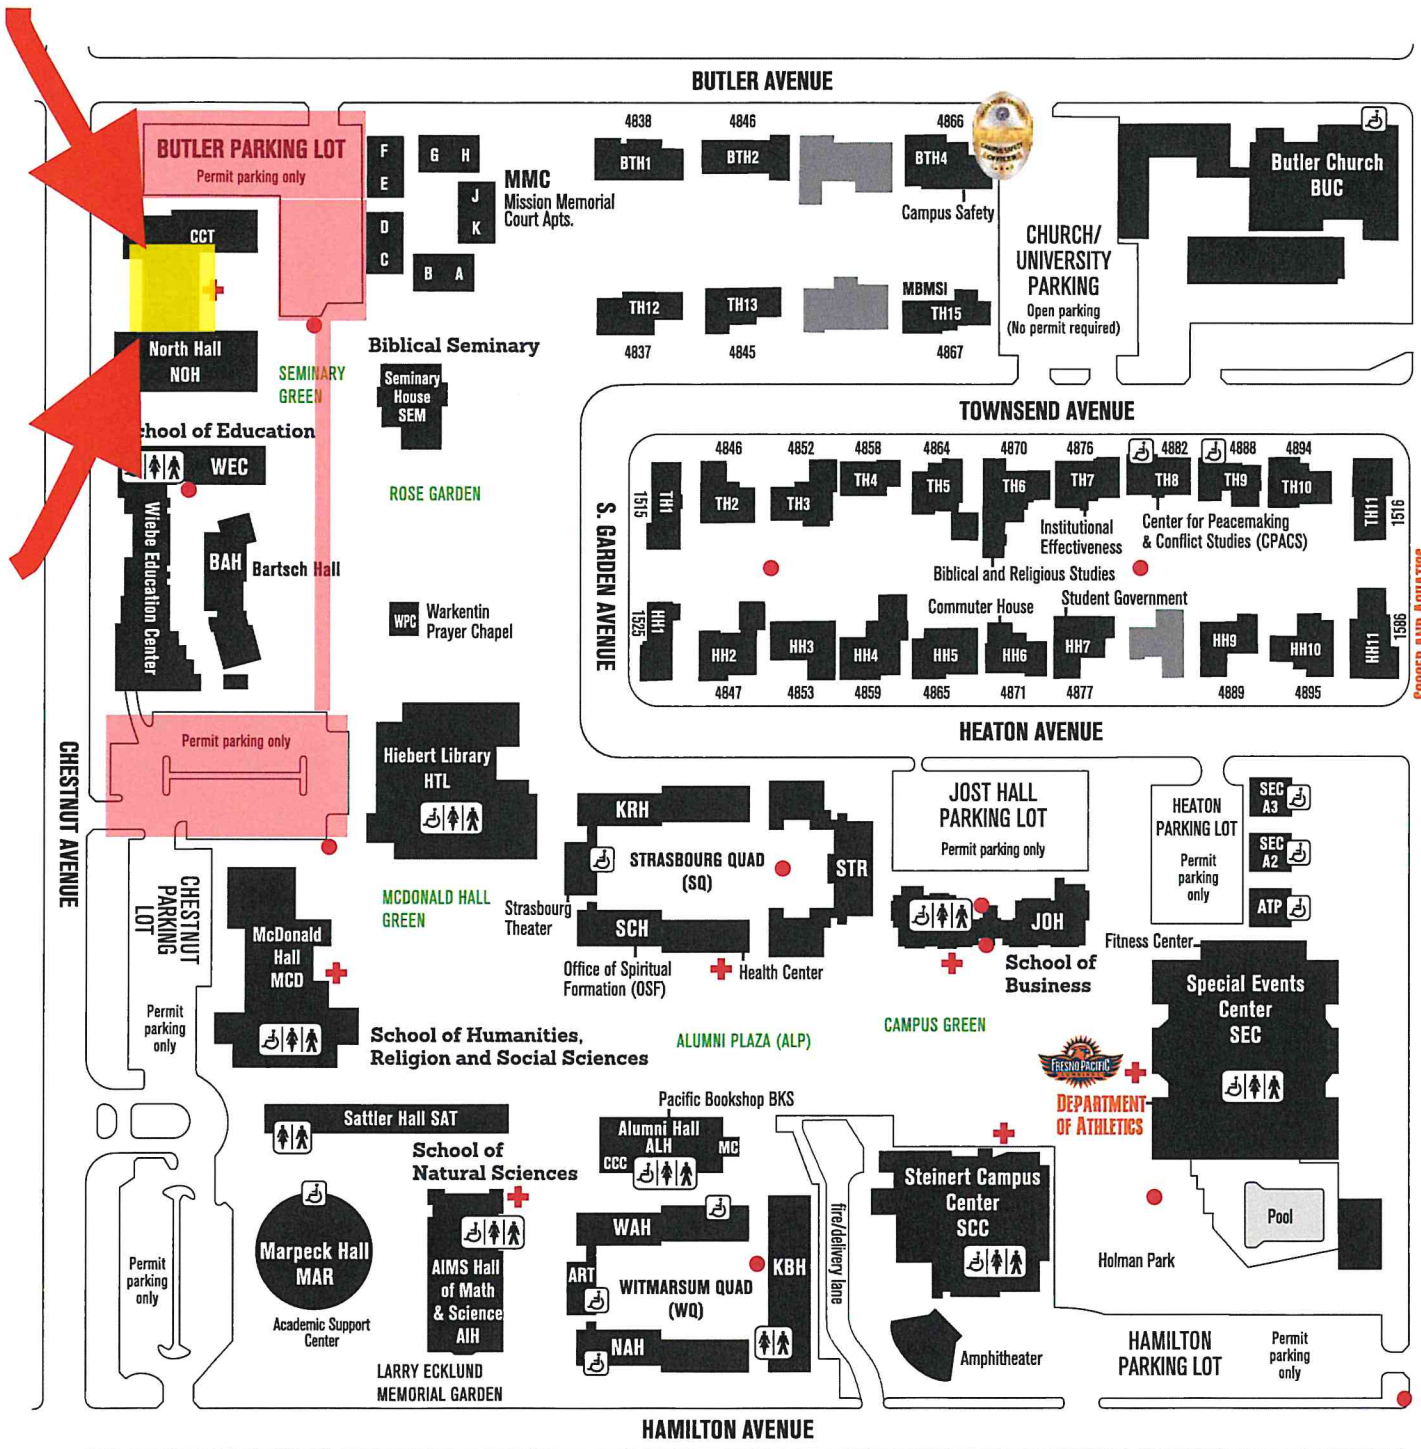

BUTLER PARKING LOT
Permit parking only

BUTLER AVENUE

MMC
Mission Memorial
Court Apts.

**CHURCH/
UNIVERSITY
PARKING**
Open parking
(No permit required)

**Butler Church
BUC**

Biblical Seminary

TOWNSEND AVENUE

**North Hall
NOH**

School of Education

WEC
Wiele Education Center

BAH
Bartsch Hall

WPC
Warkentin
Prayer Chapel

HEATON AVENUE

Permit parking only

**Hiebert Library
HTL**

**JUST HALL
PARKING LOT**
Permit parking only

**HEATON
PARKING LOT**
Permit
parking
only

**CHESTNUT
AVENUE**

**CHESTNUT
PARKING
LOT**
Permit
parking
only

**McDonald
Hall
MCD**

**McDONALD HALL
GREEN**
**School of Humanities,
Religion and Social Sciences**

**Steinert Campus
Center
SCC**

**DEPARTMENT
OF ATHLETICS**

Holman Park

**HAMILTON
PARKING LOT**
Permit
parking
only

HAMILTON AVENUE

SOCCER AND AQUATICS

WINERY AVENUE