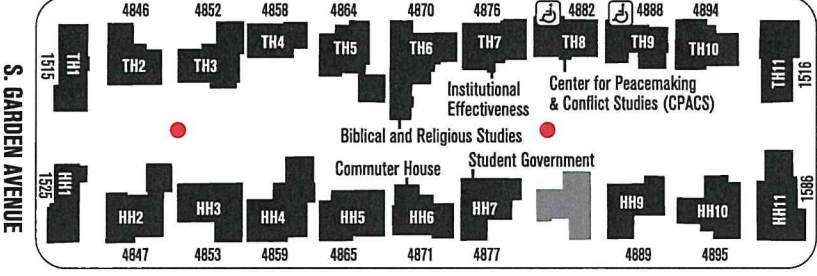

BUTLER PARKING LOT
Permit parking only

BUTLER AVENUE

MMC
Mission Memorial
Court Apts.

**CHURCH/
UNIVERSITY
PARKING**
Open parking
(No permit required)

**Butler Church
BUC**

Biblical Seminary

TOWNSEND AVENUE

**North Hall
NOH**

School of Education

WEC
Wiele Education Center

BAH
Bartsch Hall

WPC
Warkentin
Prayer Chapel

HEATON AVENUE

Permit parking only

**Hiebert Library
HTL**

**JUST HALL
PARKING LOT**
Permit parking only

**HEATON
PARKING LOT**
Permit
parking
only

**CHESTNUT
AVENUE**

**CHESTNUT
PARKING
LOT**
Permit
parking
only

**McDonald
Hall
MCD**

**McDONALD HALL
GREEN**
**School of Humanities,
Religion and Social Sciences**